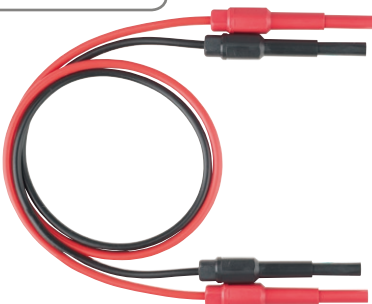

AL-36L

- Wide grip alligator clips with integral finger guard, large 35mm high tension spring mouth.
- PVC-insulated wire (Red-30m, Yellow-20m, Green-5m)
- Right-angle connector.

AL-37

- Stacking shrouded plug each end.
- Silicone wire 50cm.
- Axial mount 4mm banana jack.

AL-37R Red
AL-37B Black
AL-37G Green

AL-37H

- Stacking shrouded plug.
- Axial mount 4mm banana jack.

AL-37HR Red
AL-37HB Black
AL-37HG Green

AL-37S

- Stacking shrouded plug each end.
- PVC insulated wire 50cm(0.08/170).
- Axial mount 4mm banana jack.
- EN 61010-031 CAT III 600V 10A

AL-39

- Stacking shrouded banana plug, each end on 1.2m long Silicone wire.

AL-39R Red
AL-39B Black