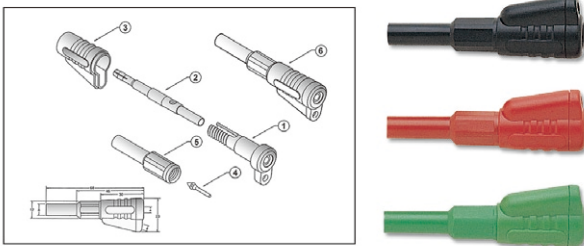

AL-36L

- Wide grip alligator clips with integral finger guard, large 35mm high tension spring mouth.
- PVC-insulated wire (Red-30m, Yellow-20m, Green-5m)
- Right-angle connector.

AL-37

- Stacking shrouded plug each end.
- Silicone wire 50cm.
- Axial mount 4mm banana jack.

AL-37R Red
AL-37B Black
AL-37G Green

AL-37H

- Stacking shrouded plug.
- Axial mount 4mm banana jack.

AL-37HR Red
AL-37HB Black
AL-37HG Green

AL-37S

- Stacking shrouded plug each end.
- PVC insulated wire 50cm(0.08/170).
- Axial mount 4mm banana jack.
- EN 61010-031 CAT III 600V 10A

AL-39

- Stacking shrouded banana plug, each end on 1.2m long Silicone wire.

AL-39R Red
AL-39B Black